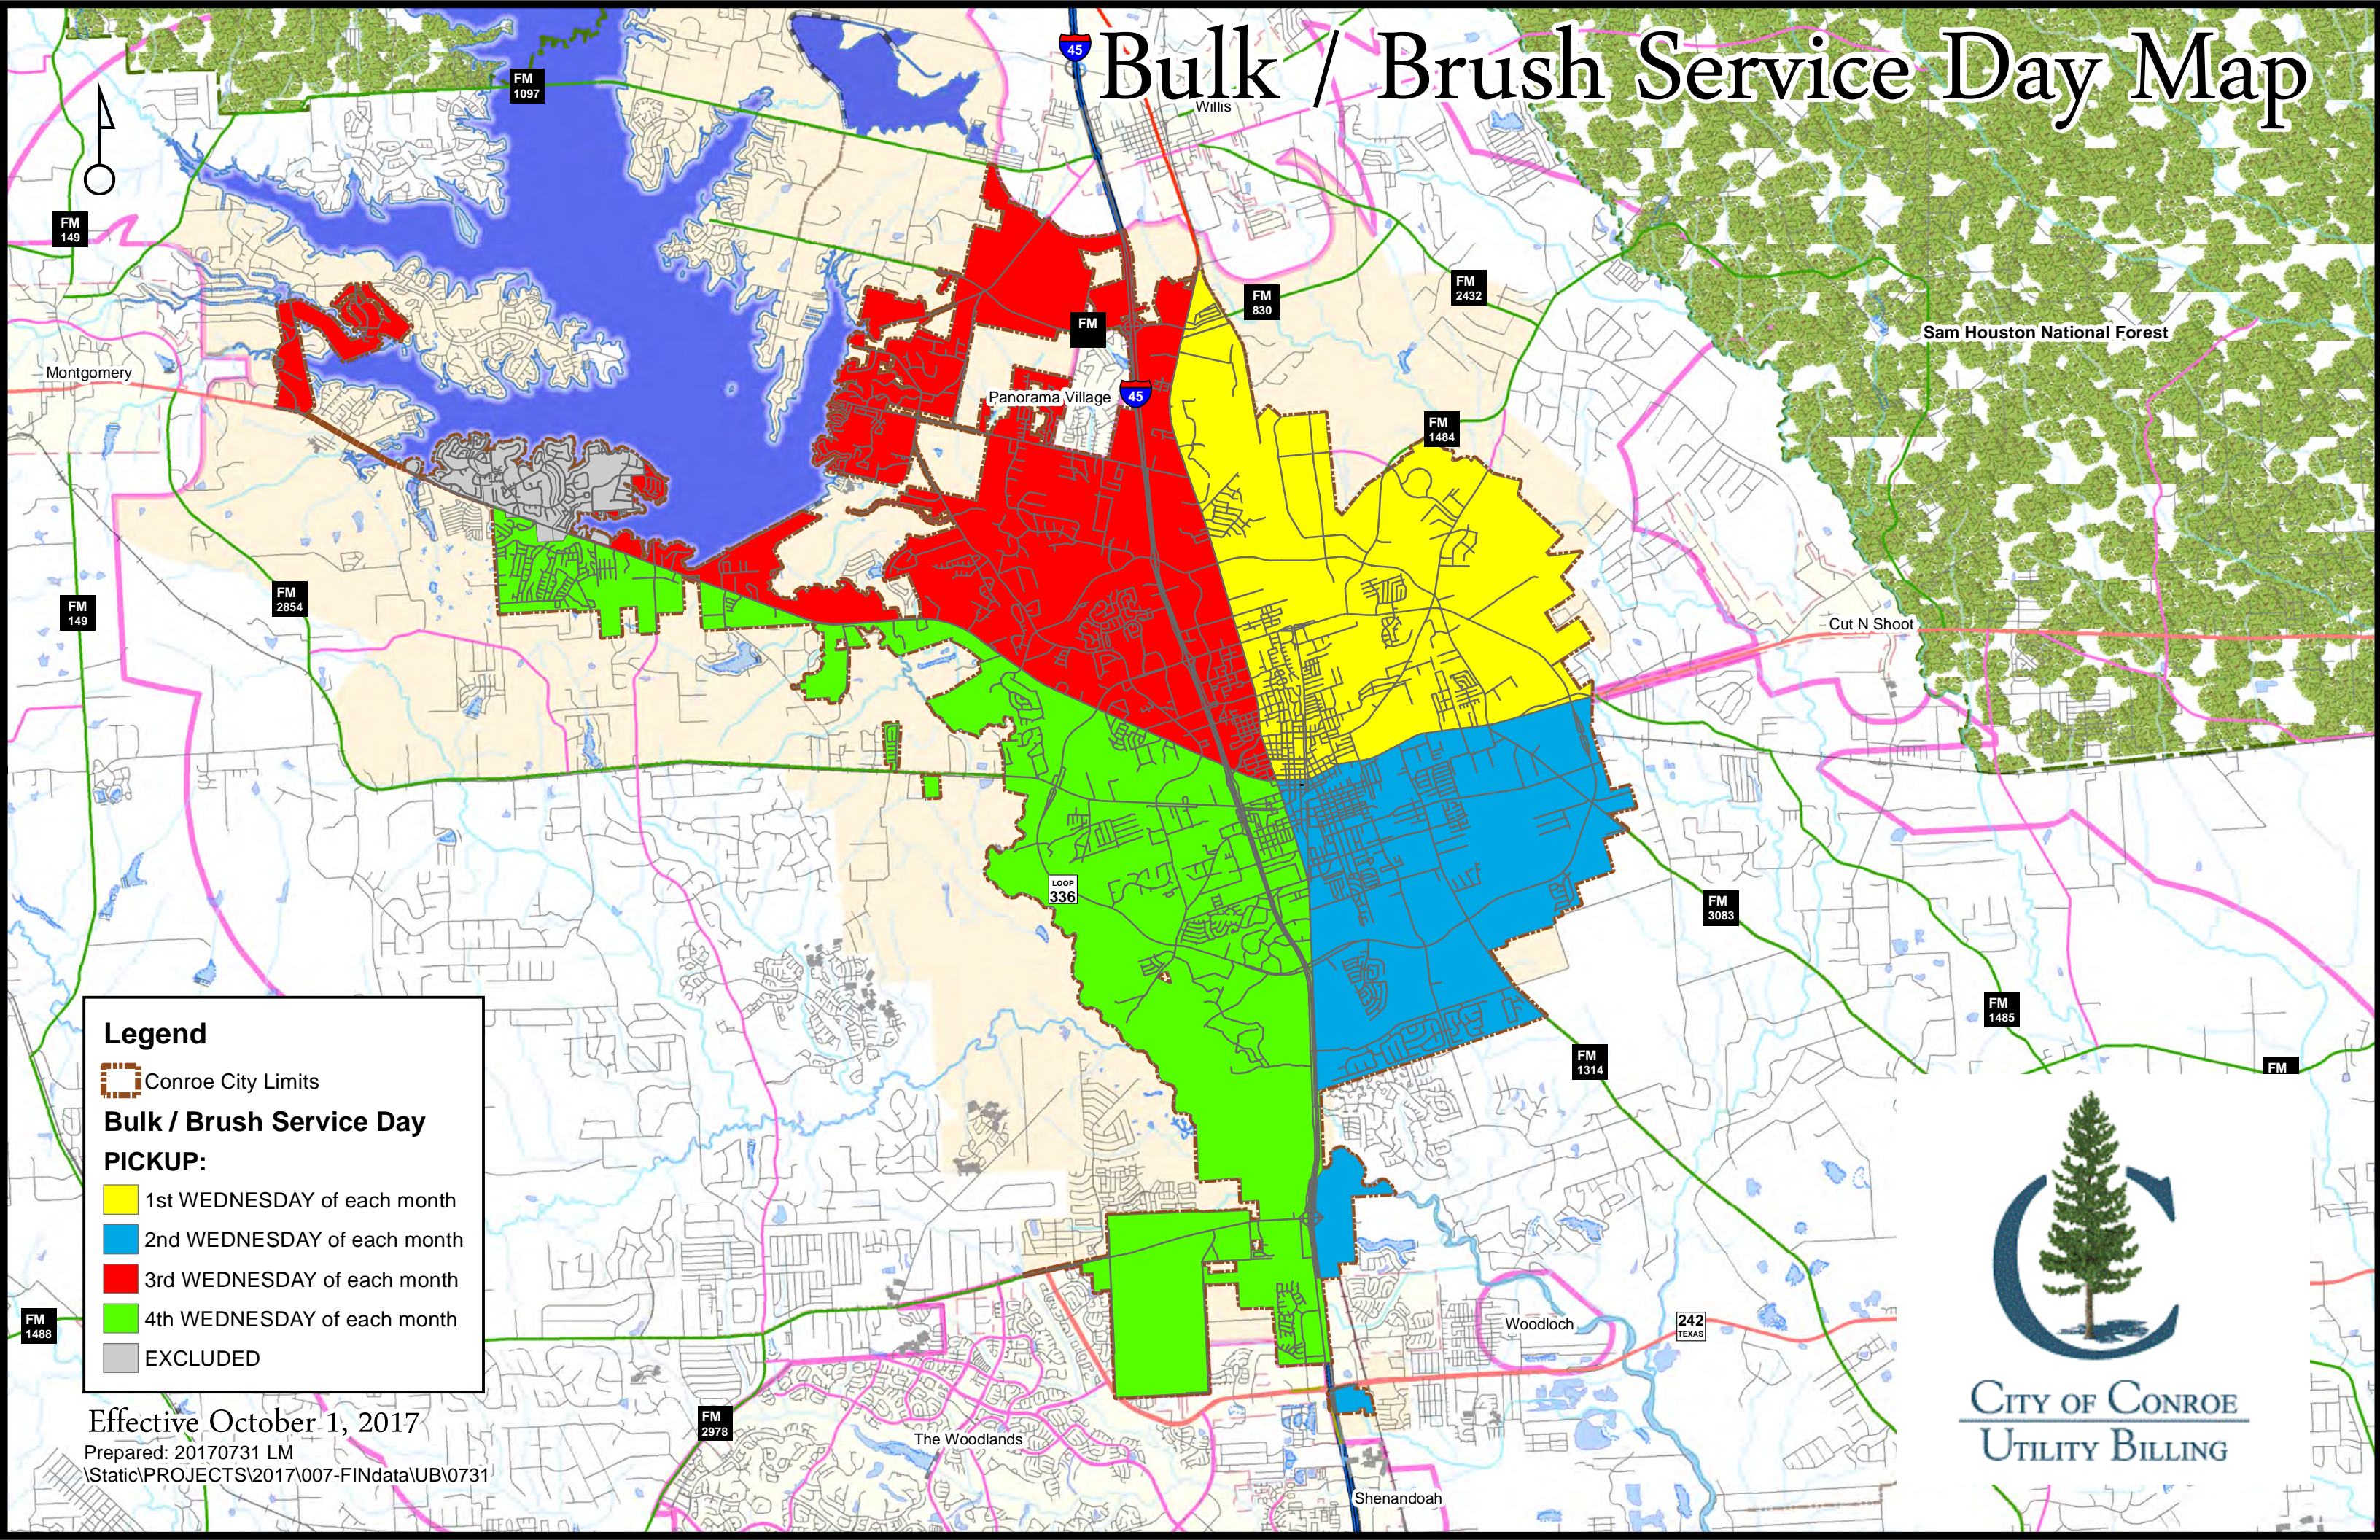

Bulk / Brush Service Day Map

Legend

- Conroe City Limits
- Bulk / Brush Service Day PICKUP:**
- 1st WEDNESDAY of each month
- 2nd WEDNESDAY of each month
- 3rd WEDNESDAY of each month
- 4th WEDNESDAY of each month
- EXCLUDED